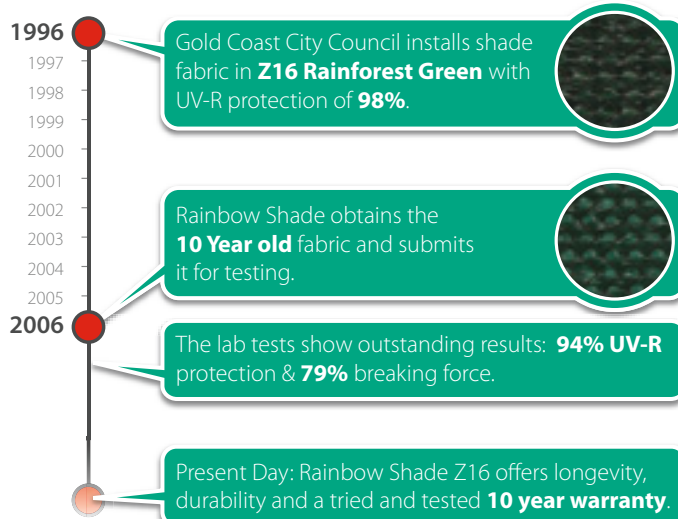

Great longevity

Tests prove Rainbow Shade Z16 is Australia's best performing shade fabric for UV-R Protection and longevity over 10 years.

The tests evaluated the UV-R protection, shade and structural strength of a 10 year old sample.

Tested to Australian Standard AS 4174 - 1994

THE RESULTS: After being stretched and tensioned on a shade structure for 10 years the fabrics ability to still provide 94% UV-R protection is outstanding! Rainbow Shade Z16 fabric remains strong and durable offering peace of mind and value for money!

Rainbow Shade Z16:

Quality fabric truly stands the test of time.

UPF CLASSIFICATION SYSTEM

Choose a shade fabric that suits your Sun Protection requirements.

<p>UPF50+ EXCELLENT PROTECTION</p>	<p>UPF39+ VERY GOOD PROTECTION</p>	<p>UPF24+ GOOD PROTECTION</p>
UPF Rating 40-50+	UPF Rating 25-39+	UPF Rating 15-24+
UV-R Blocked >97.5%	UV-R Blocked 95.9% to 97.4%	UV-R Blocked 93.3% to 95.8%
Colours Black, Rainforest, Desert Sand and Gumleaf in the Z16 range.	Colours Charcoal and Royal Blue in the Z16 range.	Colours Silver, Champagne, Chocolate, Mulberry, Sunset Red, Meadow, Olive, Cinnamon, Navy and Laguna in Z16 range. Black, Navy & Charcoal in E32 range.

TEST TIMELINE

PRODUCT: Rainbow Shade Z16 - Rainforest Green.

RAINBOW SHADE

Product Profile

eXtreme 32

320 GSM commercial grade fabric when durability counts

5 brand new colours from Rainbow Shade

Colours for Life