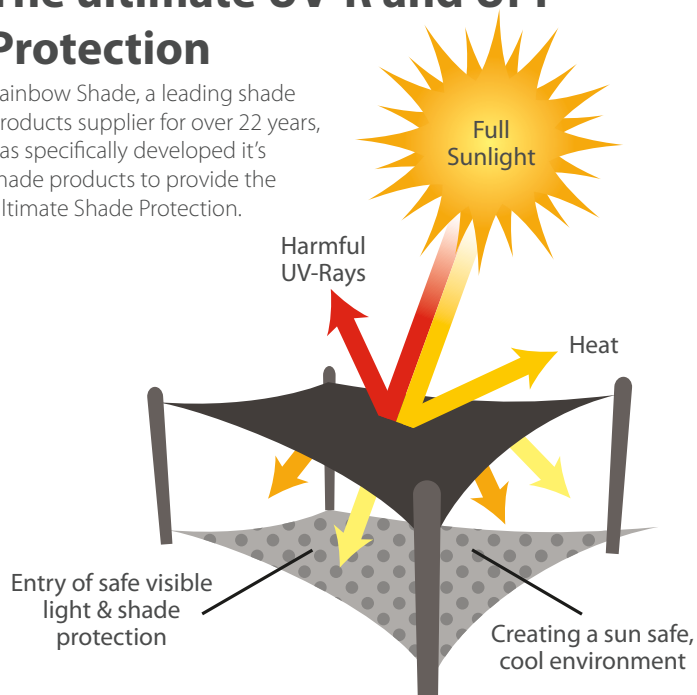

RAINBOW SHADE

Protection

Councils, schools, early learning centres, architects and other establishments are faced with the challenge of providing the best Sun Protection materials, in order to create sunsafe environments and keep pace with relevant regulations, building codes and Australian Standards.

Rainbow Shade make the decision easy, providing top rated Sun Protection products and information.

The ultimate UV-R and UPF Protection

Rainbow Shade, a leading shade products supplier for over 22 years, has specifically developed it's shade products to provide the Ultimate Shade Protection.