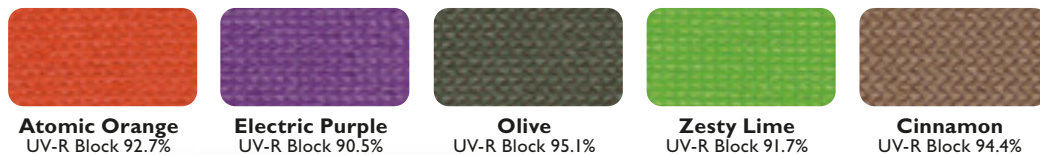

Rainbow Shade Z16:

Quality fabric truly stands the test of time.

UPF CLASSIFICATION SYSTEM

Choose a shade fabric that suits your Sun Protection requirements.

<p>UPF50+ EXCELLENT PROTECTION</p>	<p>UPF39+ VERY GOOD PROTECTION</p>	<p>UPF24+ GOOD PROTECTION</p>
UPF Rating 40-50+	UPF Rating 25-39+	UPF Rating 15-24+
UV-R Blocked >97.5%	UV-R Blocked 95.9% to 97.4%	UV-R Blocked 93.3% to 95.8%
Colours Black, Rainforest, Desert Sand and Gumleaf in the Z16 range.	Colours Charcoal and Royal Blue in the Z16 range.	Colours Silver, Champagne, Chocolate, Mulberry, Sunset Red, Meadow, Olive, Cinnamon, Navy and Laguna in Z16 range. Black, Navy & Charcoal in E32 range.

TEST TIMELINE

PRODUCT: Rainbow Shade Z16 - Rainforest Green.

RAINBOW SHADE

Product Profile

eXtreme 32

320 GSM commercial grade fabric when durability counts

5 brand new colours from Rainbow Shade

Colours for Life

NOW AVAILABLE IN 25 COLOURS